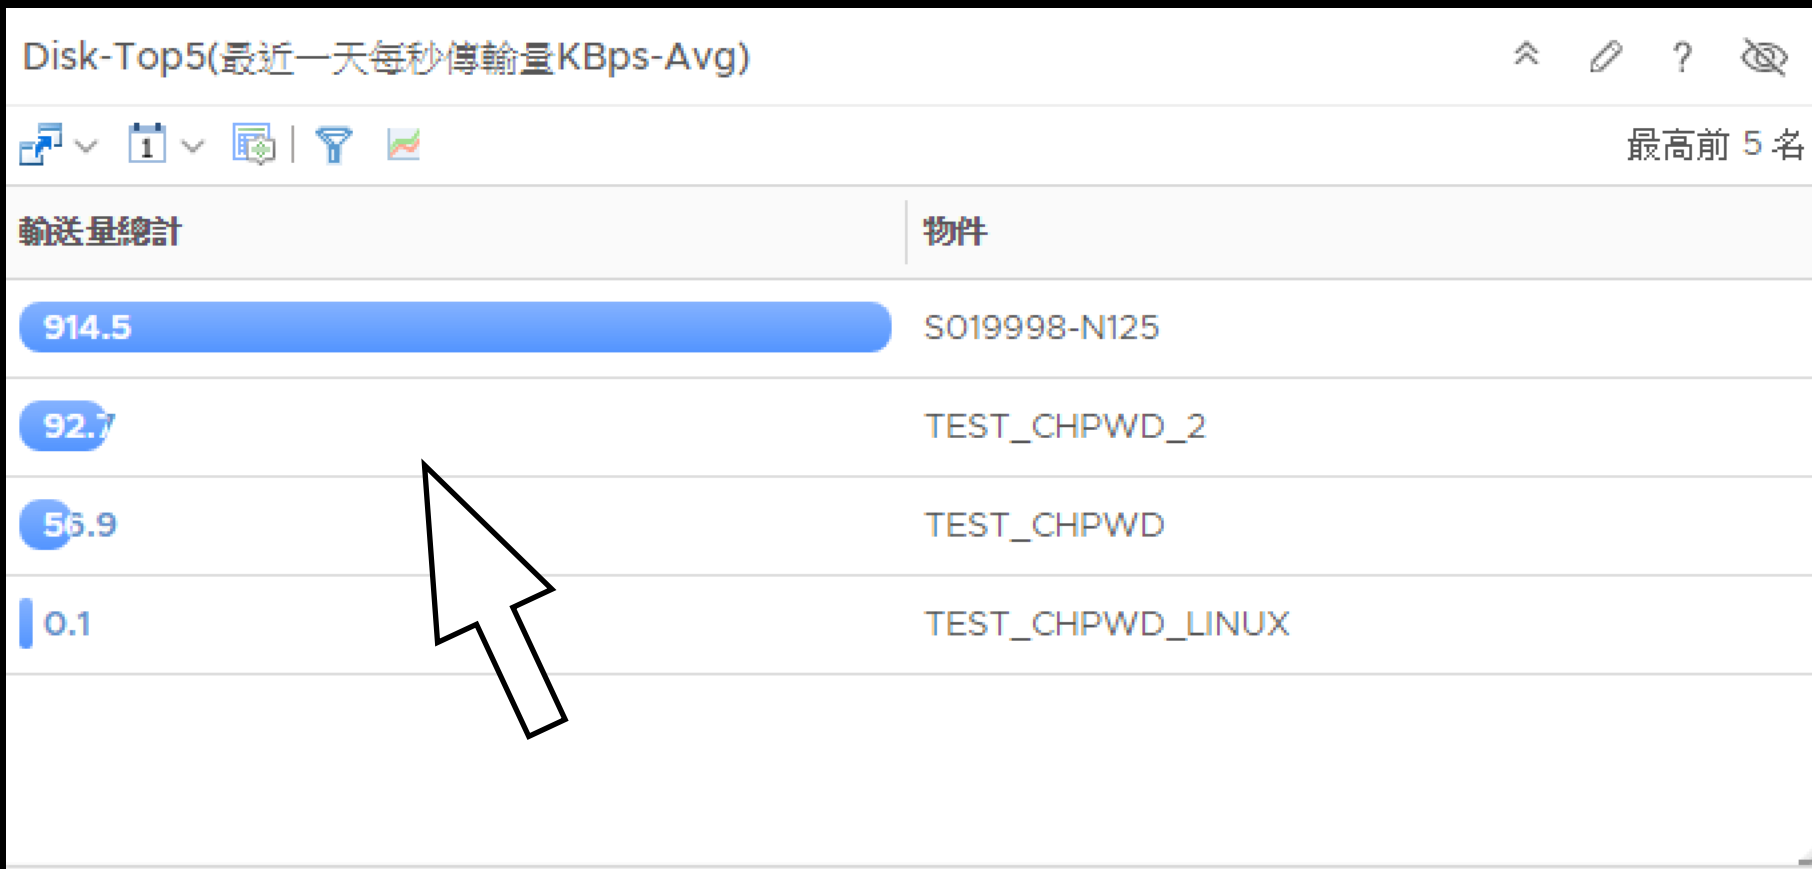

磁碟傳輸量KBps 前五名

申請主機之磁碟傳輸量排名(最近一天)