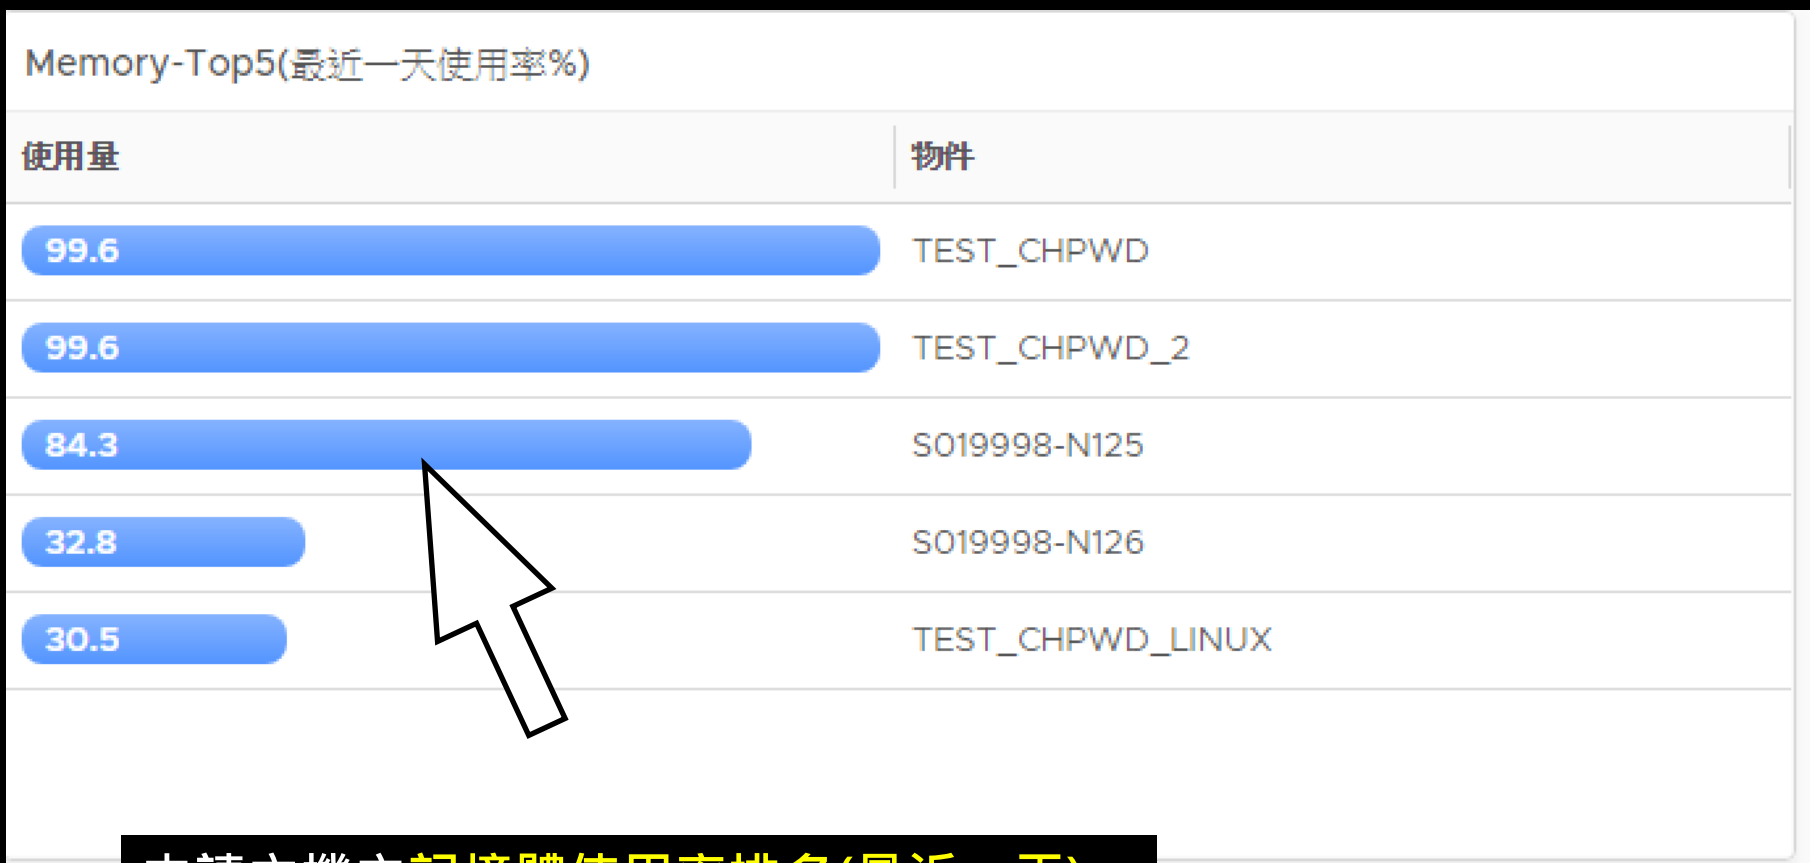

記憶體使用率% 前五名

申請主機之記憶體使用率排名(最近一天)